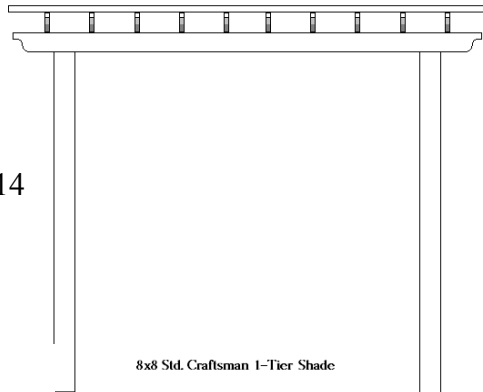

Cabana Package

Light Duty 4" Deco Post
Deco Light Duty – Panel & Posts
(Great for gardens or pools)
Standard – 6" Deco Post
Heavy Duty – 8" Deco Post
Available in 8x8-10x10-12x12
8' or 10' Heights
Corner Bracing
Double front headers
Rafters 12" OC
Shade 4" OC

8x8 LD Deco Cabana 1-Tier Shade

Bungalow Shade Available

Craftsman Package

Standard 6" Post
Heavy Duty 8" Post
Available in 10x10-12x12-14x14
8' or 10' Heights
Double front headers
Rafters 12" OC,
Shade 4" OC