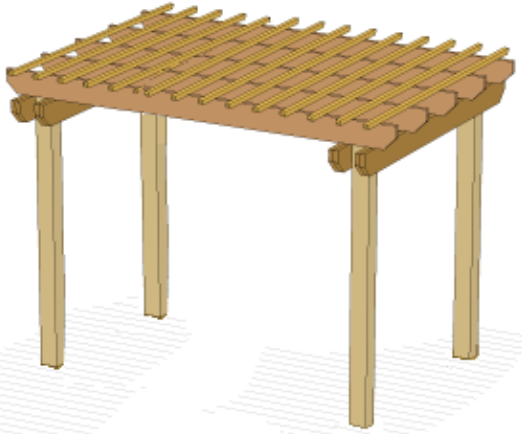

Western Red Cedar EDGE™ Timber Pergola Packages TO GO!!

Get an entire kit pulled and milled from Western Red Cedar ready for assembly. Using Edge technology, all timbers and headers will be free of stains and blemishes. All packages are pre-cut and packaged to deliver.

Cabana Package

Light Duty 4" Deco Post
Deco Light Duty – Panel & Posts
(Great for gardens or pools)
Standard – 6" Deco Post
Heavy Duty – 8" Deco Post
Available in 8x8-10x10-12x12
8' or 10' Heights
Corner Bracing
Double front headers
Rafters 12" OC
Shade 4" OC

8x8 LD Deco Cabana 1-Tier Shade

Bungalow Shade Available

Craftsman Package

Standard 6" Post
Heavy Duty 8" Post
Available in 10x10-12x12-14x14
8' or 10' Heights
Double front headers
Rafters 12" OC,
Shade 4" OC

8x8 Std. Craftsman 1-Tier Shade

Rafter Tail Selections

Cabana

Craftsman

Mission

Custom

Mission Packages

Standard – 6" Post
Heavy Duty – 8" Post
Available in 10x10-12x12-14x14
8' or 10' Heights
Double front headers
Rafters 12" OC
Shade 4" OC
Bungalow Shade Available