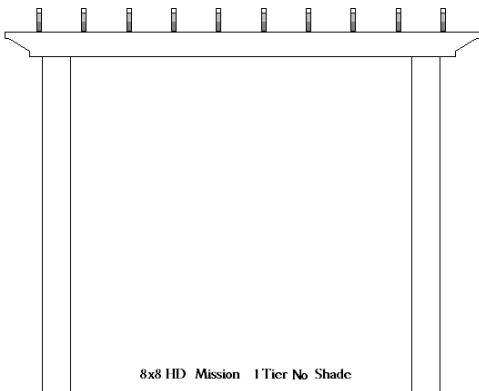

8x8 LD Deco Cabana 1-Tier Shade

Bungalow Shade Available

Craftsman Package

Standard 6" Post
Heavy Duty 8" Post
Available in 10x10-12x12-14x14
8' or 10' Heights
Double front headers
Rafters 12" OC,
Shade 4" OC

8x8 Std. Craftsman 1-Tier Shade

Rafter Tail Selections

Cabana

Craftsman

Mission

Custom

Mission Packages

Standard – 6" Post
Heavy Duty – 8" Post
Available in 10x10-12x12-14x14
8' or 10' Heights
Double front headers
Rafters 12" OC
Shade 4" OC
Bungalow Shade Available

8x8 HD Mission 1-Tier No Shade

Shade options include 2x2 Standard and 2x4 Heavy Duty (deco end).
Bungalow shade option includes 4x8 sheets of Heavy Duty WRC Lattice and trim package. Kit dimensions are measured from outside posts. A 10x10 will have a 12" overhang on all sides and will require a space of 12x12. Assembly includes drilling holes. Hardware is not included.