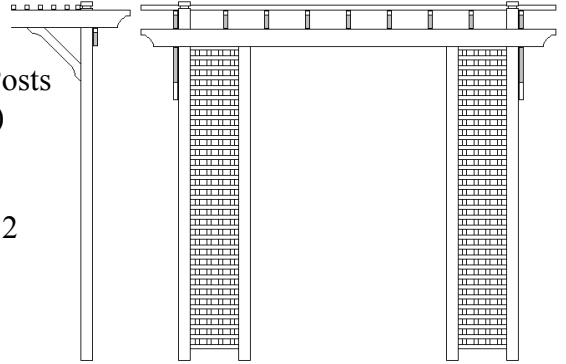

Western Red Cedar EDGE™ Timber Pergola Packages TO GO!!

Get an entire kit pulled and milled from Western Red Cedar ready for assembly. Using Edge technology, all timbers and headers will be free of stains and blemishes. All packages are pre-cut and packaged to deliver.

Cabana Package

Light Duty 4" Deco Post
Deco Light Duty – Panel & Posts
(Great for gardens or pools)
Standard – 6" Deco Post
Heavy Duty – 8" Deco Post
Available in 8x8-10x10-12x12
8' or 10' Heights
Corner Bracing
Double front headers
Rafters 12" OC
Shade 4" OC

8x8 LD Deco Cabana 1-Tier Shade

Bungalow Shade Available

Craftsman Package

Standard 6" Post
Heavy Duty 8" Post
Available in 10x10-12x12-14x14
8' or 10' Heights
Double front headers
Rafters 12" OC,
Shade 4" OC

8x8 Std. Craftsman 1-Tier Shade

Rafter Tail Selections

Cabana

Craftsman

Mission

Custom

Mission Packages

Standard – 6" Post
Heavy Duty – 8" Post
Available in 10x10-12x12-14x14
8' or 10' Heights
Double front headers
Rafters 12" OC
Shade 4" OC
Bungalow Shade Available